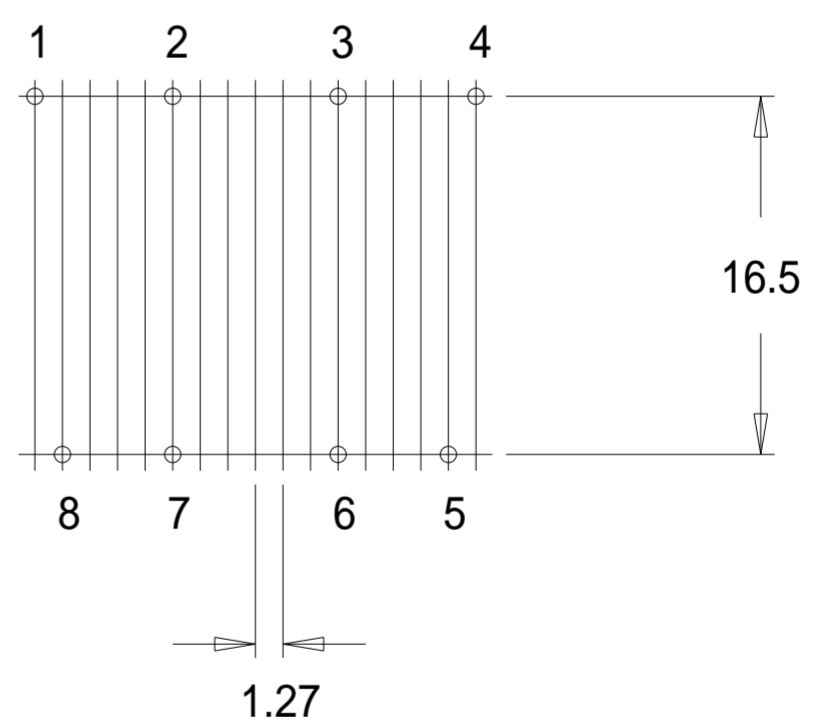

Part No. TR0030  
Toroid Mount (74671)

Dimensions in millimetres.