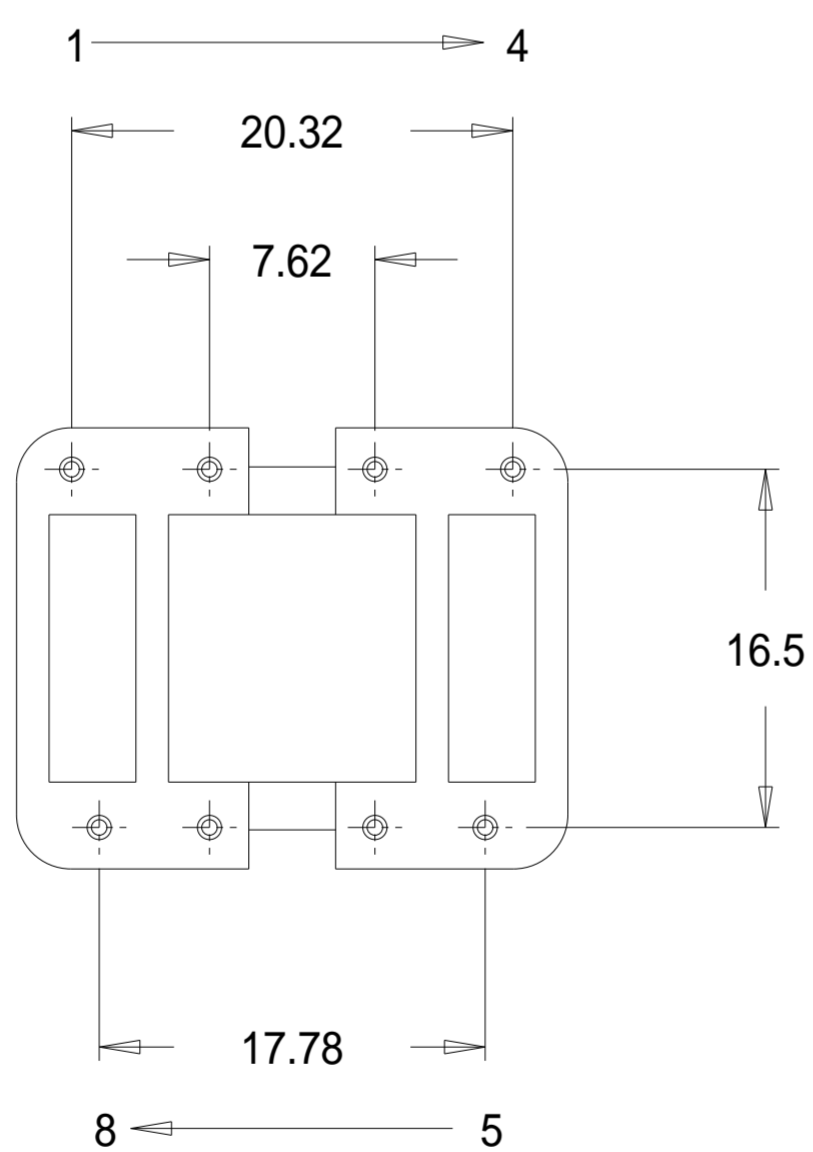

Part No. TR0030  
Toroid Mount (74671)

Dimensions in millimetres.