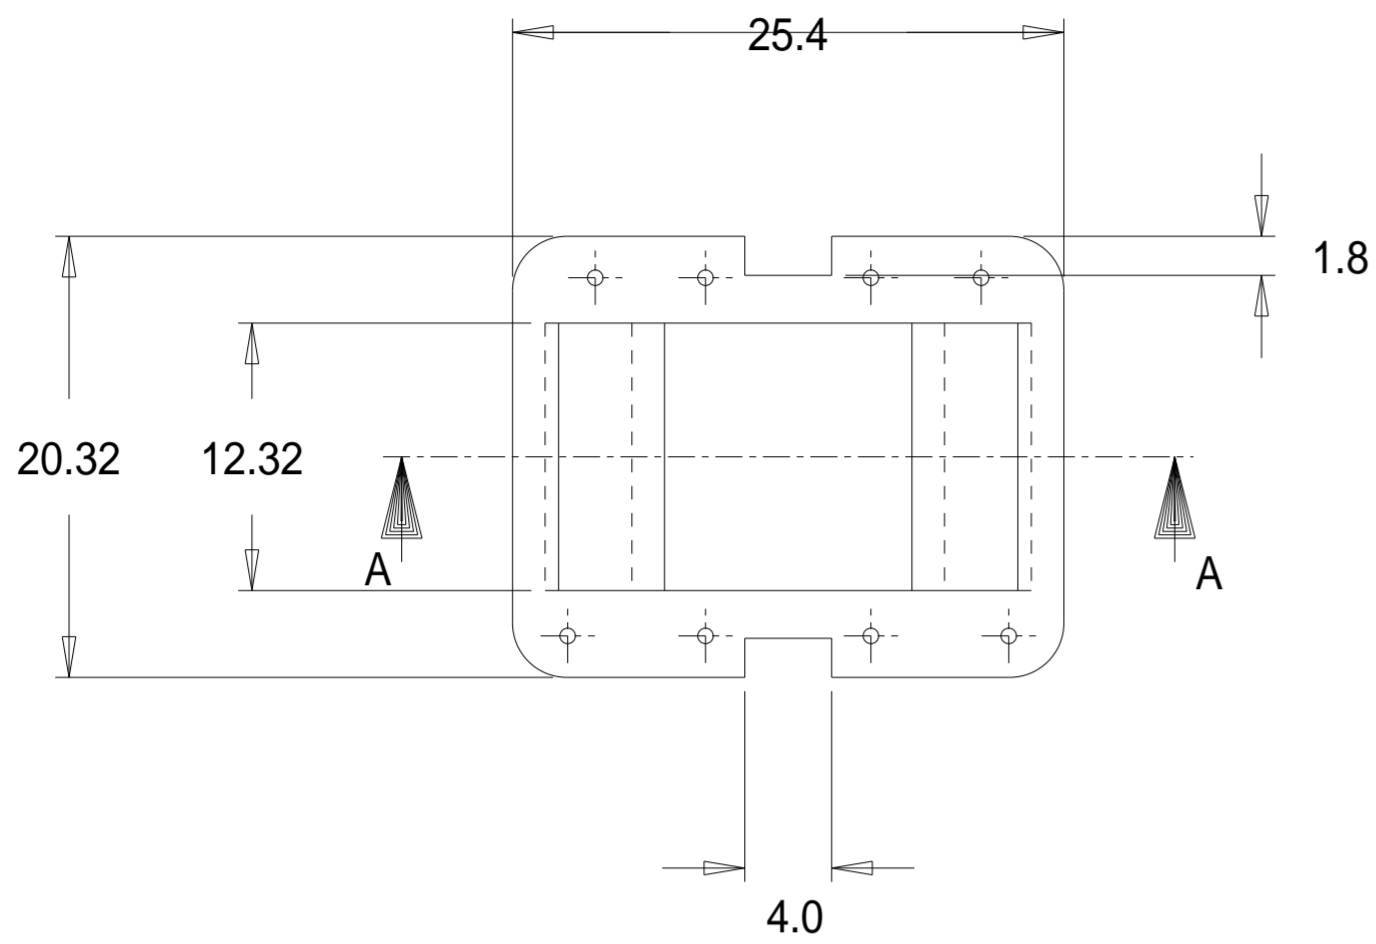

Part No. TR0030  
Toroid Mount (74671)

Dimensions in millimetres.