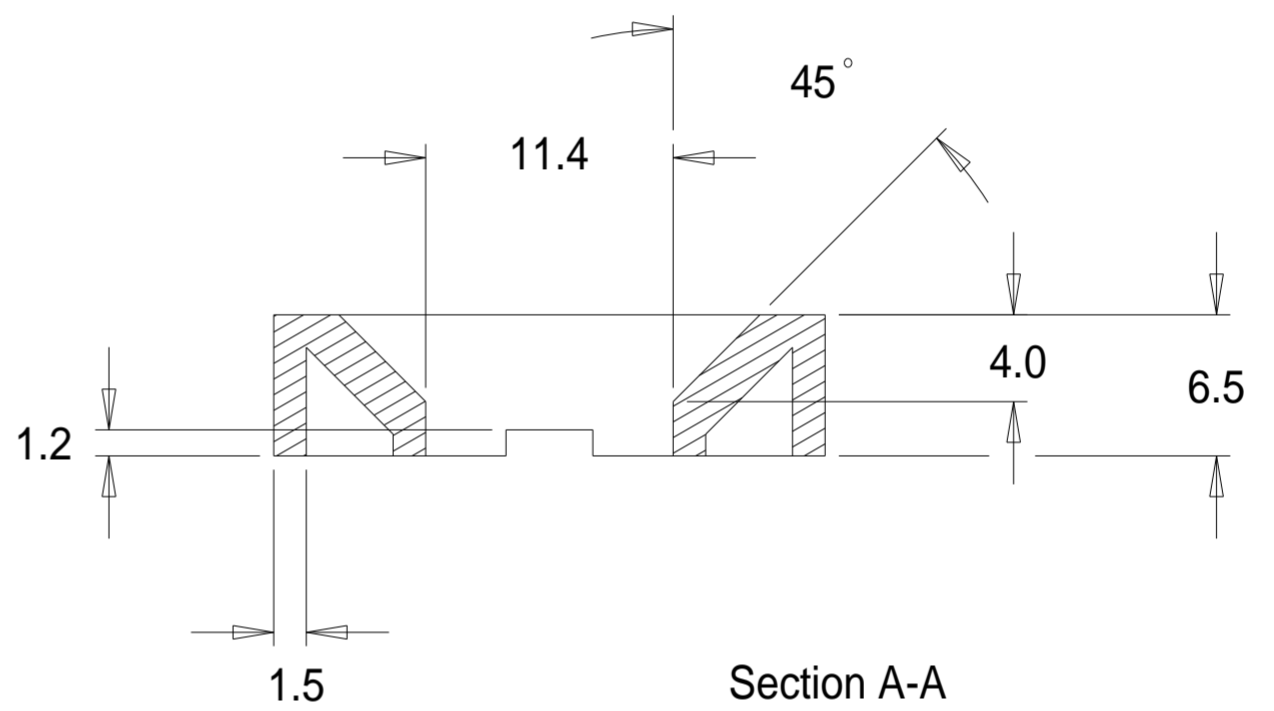

Part No. TR0030  
Toroid Mount (74671)

Dimensions in millimetres.