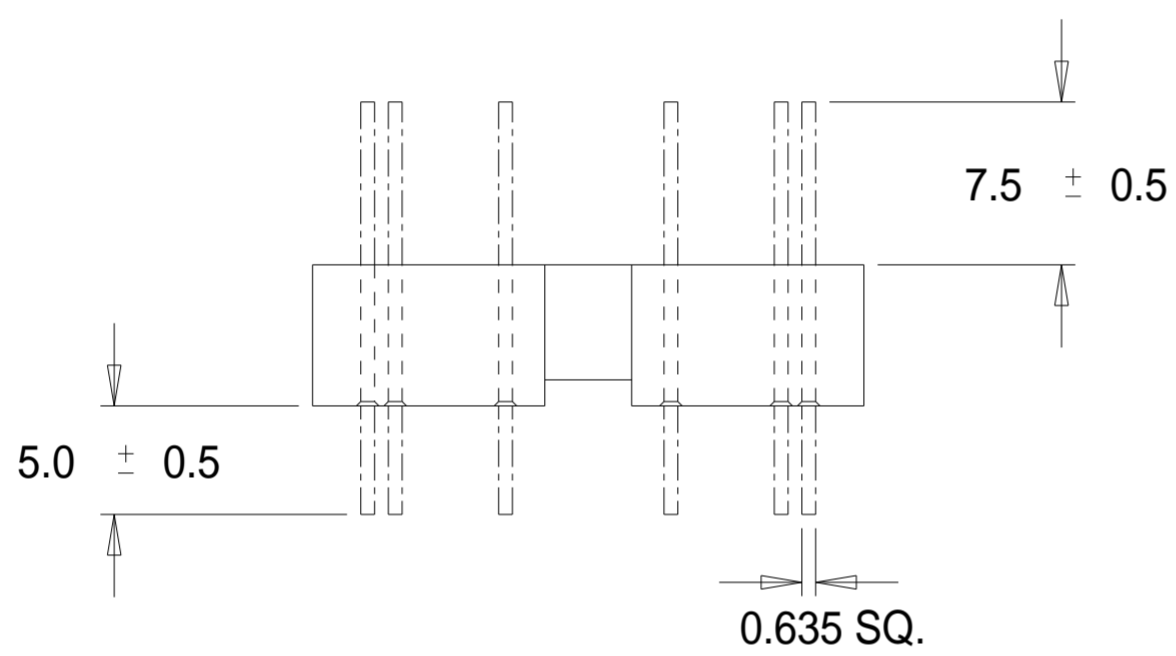

Part No. TR0030  
Toroid Mount (74671)

Dimensions in millimetres.